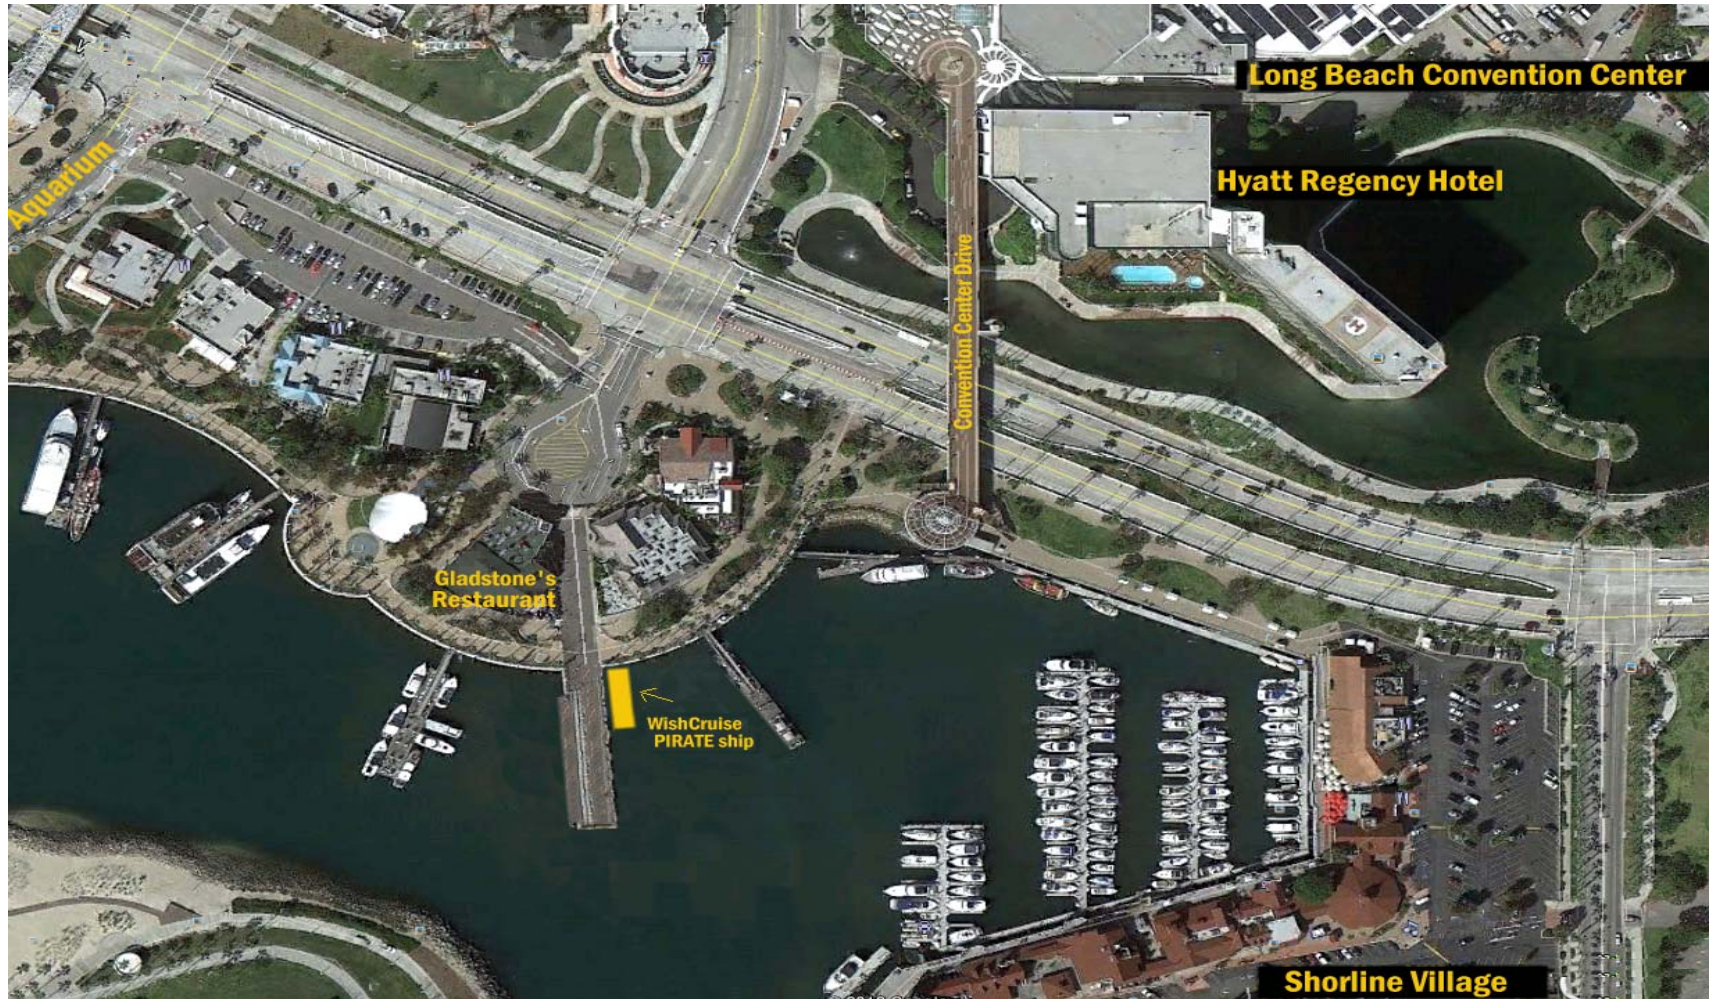

WishCruise PIRATE: Port  Call
Rainbow Harbor, Pine Avenue Pier, Long Beach, CA
Mailing Address: 8941 Atlanta Ave, PMB 512
Huntington Beach, CA 92646
T: 647.464.9742 E: wishcruisenavy@aol.com

WishCruise PIRATE: Port  **Call**
Rainbow Harbor, Pine Avenue Pier, Long Beach, CA
Mailing Address: 8941 Atlanta Ave, PMB 512
Huntington Beach, CA 92646
T: 647.464.9742 E: wishcruisenavy@aol.com

WishCruise PIRATE: Port  Call
Rainbow Harbor, Pine Avenue Pier, Long Beach, CA
Mailing Address: 8941 Atlanta Ave, PMB 512
Huntington Beach, CA 92646
T: 647.464.9742 E: wishcruisenavy@aol.com